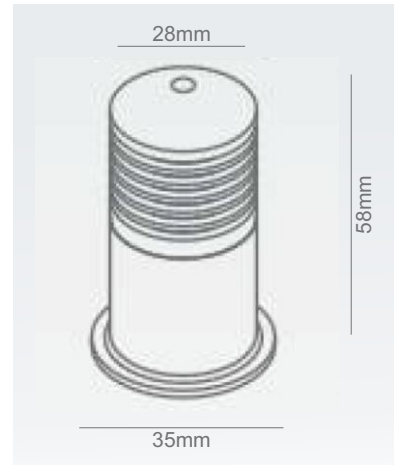

APPLICATIONS :

- Showrooms
- Offices
- Residences
- Hotels

Project Detail : _____

Ref : _____

Date : _____

Rev : _____