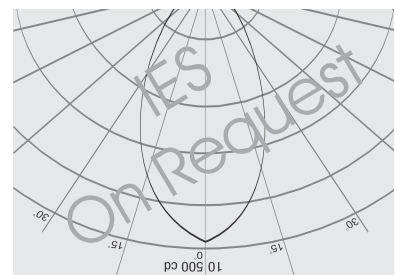

APPLICATIONS :

- Showrooms
- Offices
- Residences
- Hotels

Project Detail : _____

Ref : _____

Date : _____

Rev : _____