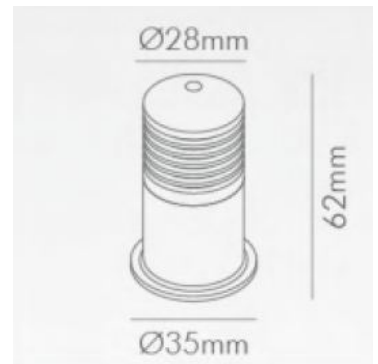

Project Detail : _____

Ref : _____

Date : _____

Rev : _____