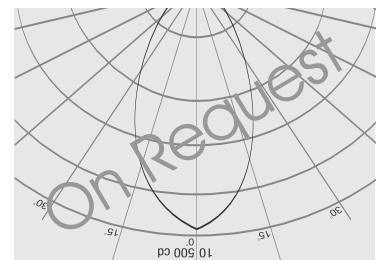

Project Detail : _____

Ref : _____

Date : _____

Rev : _____