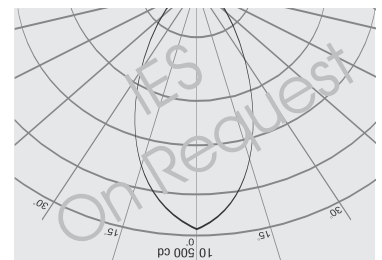

APPLICATIONS :

- Offices
- Residences
- Hotels

Project Detail : _____

Ref : _____

Date : _____

Rev : _____