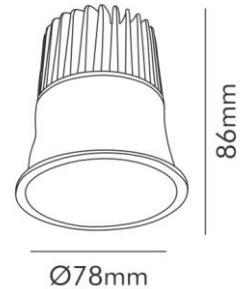

APPLICATIONS :

- Offices
- Residences
- Hotels

Ø72mm

Ø78mm