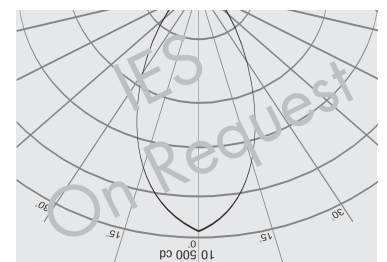

Project Detail : _____

Ref : _____

Date : _____

Rev : _____