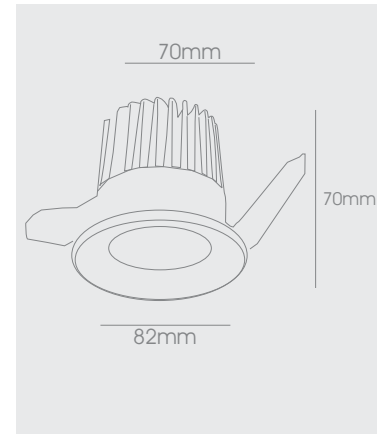

Project Detail : _____

Ref : _____

Date : _____

Rev : _____