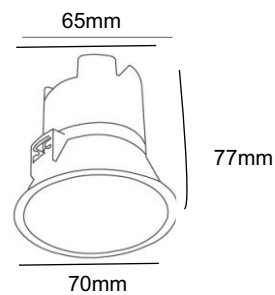

APPLICATIONS :

- Offices
- Residences
- Hotels

Project Detail : _____

Ref : _____

Date : _____

Rev : _____