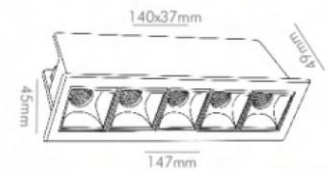

APPLICATIONS :

- Showrooms
- Offices
- Residences
- Hotels
- Bar

Project Detail : _____

Ref : _____

Date : _____

Rev : _____