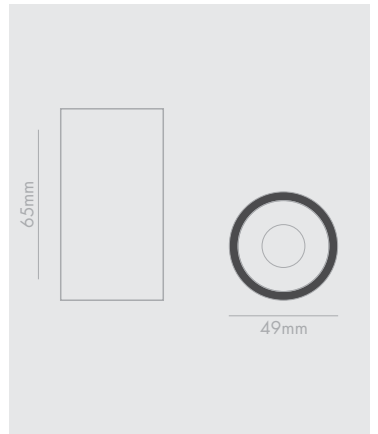

APPLICATIONS :

- Showrooms
- Offices
- Residences
- Hotels

Project Detail : _____

Ref : _____

Date : 21-Dec-2018

Rev : _____