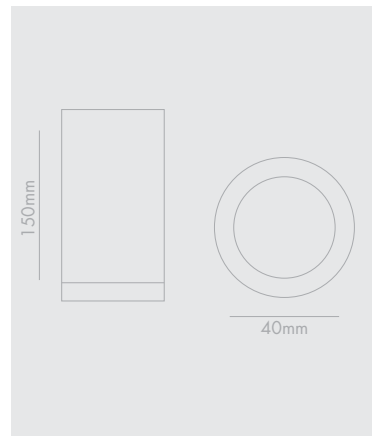

APPLICATIONS :

- Showrooms
- Offices
- Residences
- Hotels

Project Detail : _____

Ref : _____

Date : _____

Rev : _____