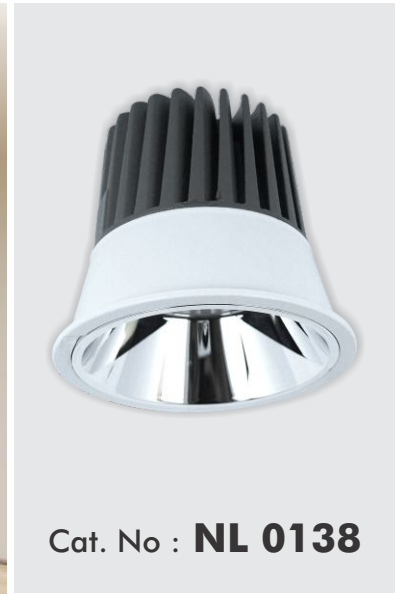

METALIC SERIES

Cat. No : **NL 0138**

CATEGORY :

Type : Deep Recessed Fixed Spot Light

PRODUCT CONSTRUCTION :

Housing : Aluminum Die Cast
Finish : White
Protection : IP20

DIMENSION :

Diameter : Ø78mm
Cut Out : Ø72mm
Depth : 86mm

OPTICAL SYSTEM

Type : Reflector
Beam Angle : 38°
Beam Direction : Down
Tilt : No
Swivel : No
Efficiency : High
Material : PC

AVAILABLE REFLECTOR :

- True Copper
- Olive Green
- Silver Chrome
- Black Chrome

ELECTRICAL PARAMETER / CHARACTERISTIC :

Driver Input Voltage : 100-240V AC 50/60Hz
Constant Current
Input Power : **
Output Power : 13W / 15W
Power Factor : >0.96
THD : <15%
Control Gear : Remote Along With Fixture

LED DETAIL :

Light Source Type : COB
Light Source Make : Citizen
Wattage : 13W / 15W
Driving Current : 40V-280ma | 40V-350ma
Color Temp : 3000K | 4000K | 6000K
Color Rendering Index (CRI) : >80
Lumen : 3K-13W(1430lm), 3K-15W(1650lm)
Efficacy : 110lm/W
LED Life : 40,000 Hrs.

APPLICATIONS :

- Offices
- Residences
- Hotels