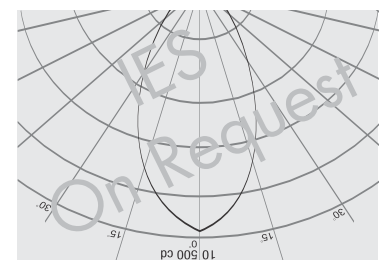

Client Detail : _____

Ref : _____

Date : _____

Rev : _____