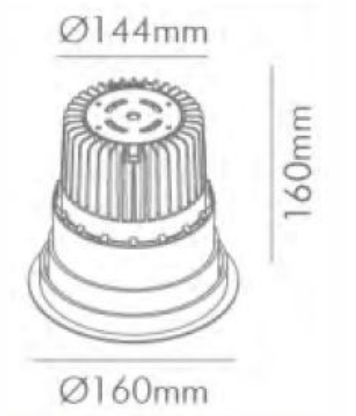

Project Detail : _____

Ref : _____

Date : _____

Rev : _____