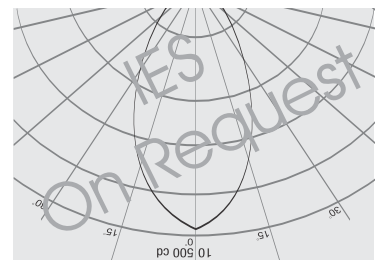

Project Detail : _____

Ref : _____

Date : _____

Rev : _____