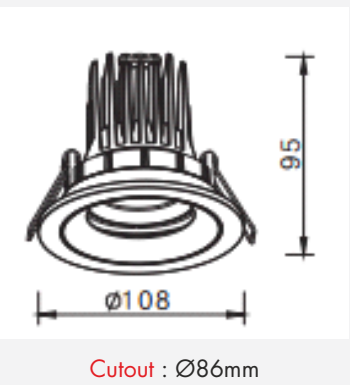

Project Detail : _____

Ref : _____

Date : _____

Rev : _____