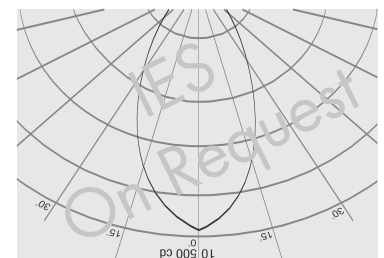

Project Detail : _____

Ref : _____

Date : _____

Rev : _____