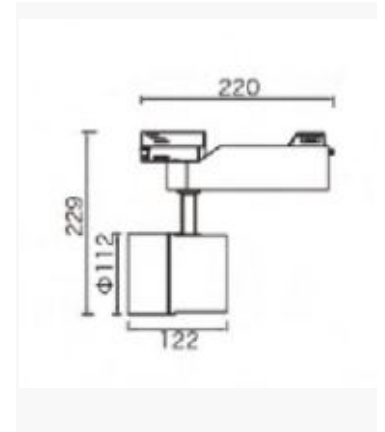

APPLICATIONS :

- Hotels
- Bars
- Commercial Lighting
- Residential Lighting

Project Detail : _____

Ref : _____

Date : _____

Rev : _____