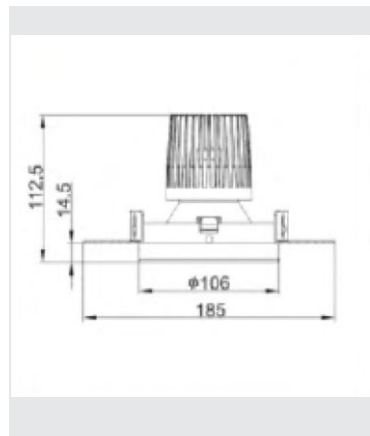

CATEGORY :

Type : Trimless Recessed Down Light

Project Detail : _____

Ref : _____

Date : _____

Rev : _____