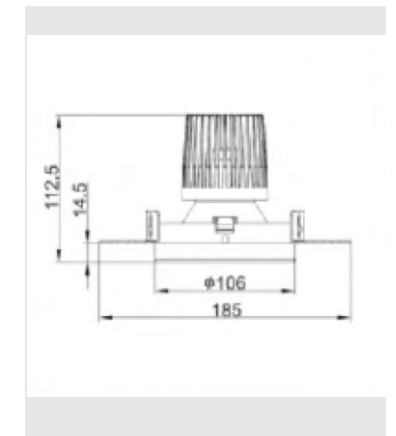

APPLICATION

- Showroom
- Offices
- Residences
- Hotels

Project Detail : _____

Ref : _____

Date : 03-Sept-2018

Rev : _____