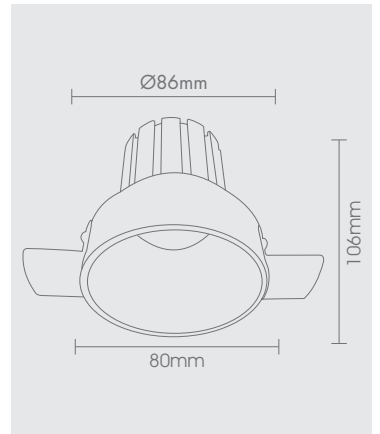

APPLICATIONS :

- Showrooms
- Offices
- Residences
- Hotels

Project Detail : _____

Ref : _____

Date : _____

Rev : _____