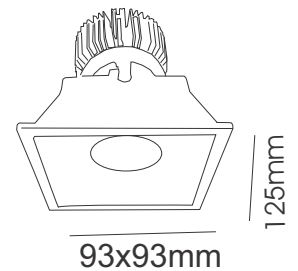

APPLICATIONS :

- Showrooms
- Offices
- Residences
- Hotels

87x87mm

Project Detail : _____

Ref : _____

Date : _____

Rev : _____