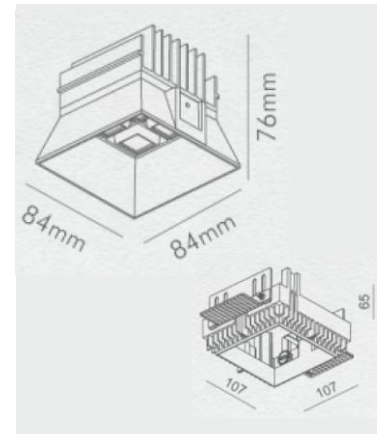

Project Detail : _____

Ref : _____

Date : _____

Rev : _____