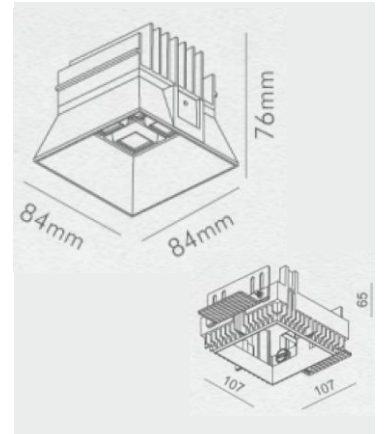

Project Detail : _____

Ref : _____

Date : 04-Sep-2018

Rev : _____