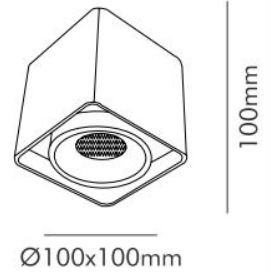

Cat. No : **NL 1464**

CATEGORY :

Type : Ceiling Surface Down Light

PRODUCT CONSTRUCTION :

Housing : Aluminum Die Cast
Finish : White (Other Colors Available On Request)
Protection : IP20

DIMENSION :

Diameter : 100x100mm
Depth : 100mm

OPTICAL SYSTEM

Type : Reflector
Beam Angle : Medium
Beam Direction :
Tilt : 30°
Swivel : 355°
Efficiency :
Material : PC

CONTROL

Switching
Dimming :
Non Dimmable

ELECTRICAL PARAMETER / CHARACTERISTIC :

Driver Input Voltage : 100-240V AC 50/60Hz
Constant Current

Input Power : 9w
Output Power : 8w
Power Factor : >0.96
THD : <15%
Control Gear : Remote Along With Fixture

LED DETAIL :

Light Source Type : COB
Light Source Make : Citizen
Wattage : 8W
Driving Current : 40V-175ma
Color Temp : 3000K | 4000K | 6000K
Color Rendering Index (CRI) : >80
Lumen : 880lm
Efficacy : 110w/lm
LED Life : 40,000 Hrs.

Ø100x100mm

Project Detail : _____

Ref : _____

Date : _____

Rev : _____