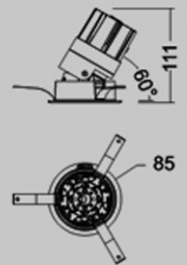

OTHER FUTURES :

- Non - Flickering
- Dimmable Non Dimmable Options
- Easy Installation
- Long Life

Cut out: Ø75mm