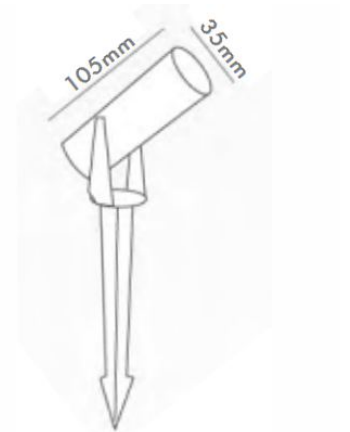

Other Features :

- Specifically Designed For Outdoor Use.
- Low Maintenance

Project Detail : _____

Ref : _____

Date : _____

Rev : _____