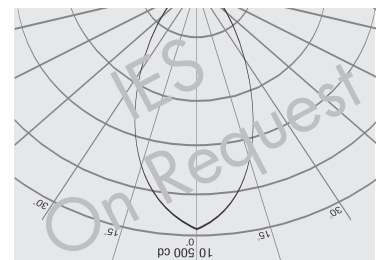

Other Features :

- Specifically Designed For Outdoor Use.
- Low Maintenance

Project Detail : _____

Ref : _____

Date : _____

Rev : _____