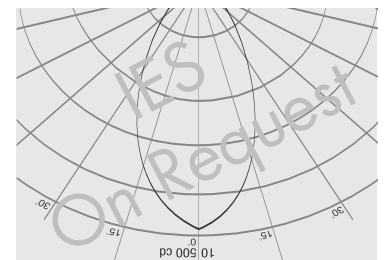

Other Features :

- Specifically Designed For Outdoor Use.
- Low Maintenance
- IP65 Protection Rating to Ensure Safety.

Spike