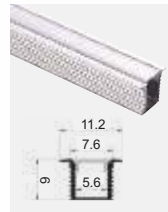

20W

**EMPTY PROFILE - WITHOUT LED**

**MESSENGER**

**NL 5101**  
Surface Aluminum Profile  
Max. Length:- 2Mtr  
Milky Diffuser  
Finish : Anodized Silver  
LxBxH -2000mm x 7.6mm x 9mm

**NL 5111**  
Recessed Aluminum Profile  
Max. Length:- 2Mtr  
Milky Diffuser  
Finish : Anodized Silver  
LxBxH -2000mm x 11.2mm x 9mm