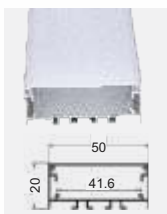

NL 5109 - 54W/Mtr
Surface Aluminum Profile With Flexible Strip NL 5053-N
Operating Voltage:- 24V DC
CCT : 3K, 4K, 6K
Max. Length:- 2Mtr
Milky Diffuser | Finish : Anodized Silver
Without Power Supply
LxBxH -1000mm x 50 mm x 20mm