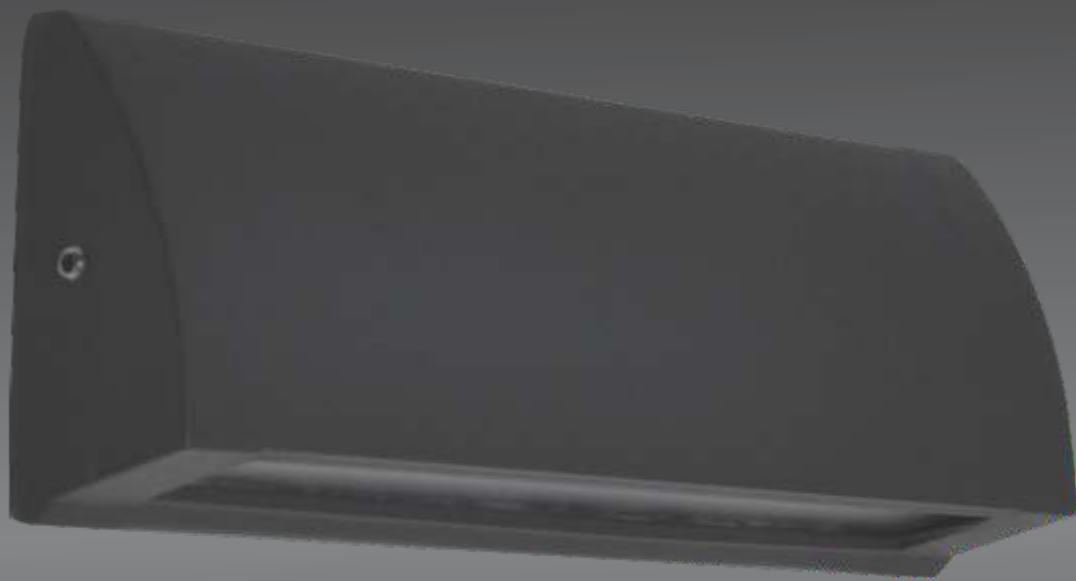

BELIEF

FLOOR WASHER

NL 4172

nisarg light®
DESIGNED FOR SMART LIVING

Features

- Aluminium Die Cast Housing
- Uniform Glow
- High PF Driver
- Surge Protection > 2.5KV
- Protection Rating : IP65
- CRI > 80
- Colour : 3000K
- In-built Driver