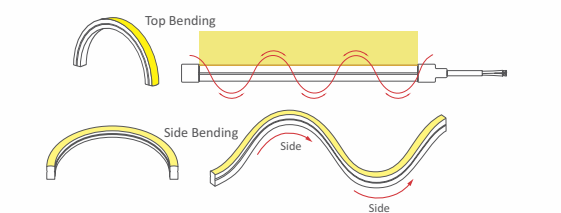

*PRODUCT WILL NOT BE COVERED UNDER WARRANTY IN CASE OF WRONG BENDING
*NOT SUITABLE FOR UNDERWATER APPLICATION