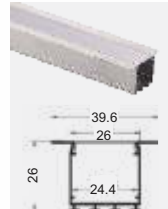

NL 5116 - 36W/Mtr
Recessed Aluminum Profile With Flexible Strip NL 5053-N
Operating Voltage:- 24V DC
CCT : 3K, 4K, 6K
Max. Length:- 2Mtr
Milky Diffuser | Finish : Anodized Silver
Without Power Supply
LxBxH -1000mm x 39.6mm x 26mm