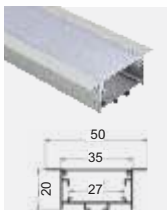

NL 5117 - 36W/Mtr
Recessed Aluminum Profile With Flexible Strip NL 5053-N
Operating Voltage:- 24V DC
CCT : 3K, 4K, 6K
Max. Length:- 2Mtr
Milky Diffuser | Finish : Anodized Silver
Without Power Supply
LxBxH -1000mm x 50 mm x 20mm