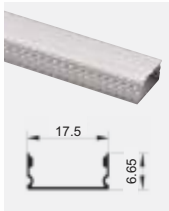

NL 5103
Surface Aluminum Profile
Max. Length:- 2Mtr
Milky Diffuser
Finish : Anodized Silver
LxBxH -2000mm x 17.5mm x 6.65mm