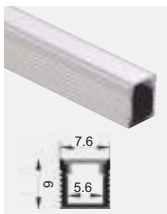

NL 5101 - 12W/Mtr
Surface Aluminum Profile With Flexible Strip NL 5057
Operating Voltage:- 12V DC
CCT : 3K, 4K
Max. Length:- 2Mtr
Milky Diffuser | Finish : Anodized Silver
Without Power Supply
LxBxH -1000mm x 7.6mm x 9mm