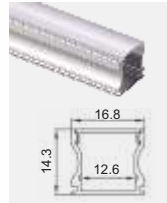

NL 5104 - 18W/Mtr
Surface Aluminum Profile With Flexible Strip NL 5053-N
Operating Voltage:- 24V DC
CCT : 3K, 4K, 6K
Max. Length:- 2Mtr
Milky Diffuser | Finish : Anodized Silver
Without Power Supply
LxBxH -1000mm x 16.8mm x 14.3mm