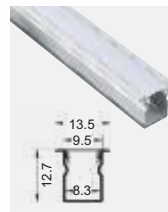

NL 5112
Recessed Aluminum Profile
Max. Length:- 2Mtr
Milky Diffuser
Finish : Anodized Silver
LxBxH -2000mm x 13.5mm x 12.7mm