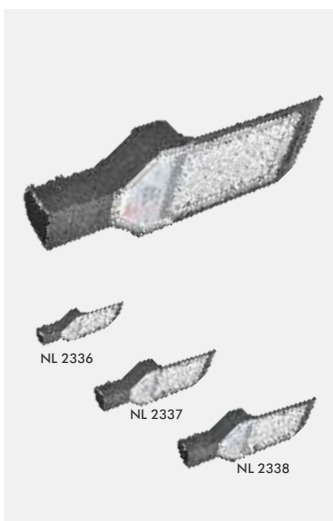

LED STREET LIGHT

ROBUST

NL 2333
24W SMD LED Street Light
Aluminium Die Cast Body
Colour : 6000K | **LED : Osram** 24W
IP : 65
Body Colour : Black
LxBxH-275x80x63mm

NL 2334
36W SMD LED Street Light
Aluminium Die Cast Body
Colour : 6000K | **LED : Osram** 36W
IP : 65
Body Colour : Black
LxBxH-325x80x65mm

TANGO

NL 2340
24W SMD LED Street Light
Aluminium Die Cast Body
Colour : 6500K 24W
LED : Osram
IP : 65
Body Colour : White

NL 2341
36W SMD LED Street Light
Aluminium Die Cast Body
Colour : 6500K 36W
LED : Osram
IP : 65
Body Colour : White

NL 2342
50W SMD LED Street Light
Aluminium Die Cast Body
Colour : 6500K 50W
LED : Osram
IP : 65
Body Colour : White

MILLENIUM

NL 2336
24W SMD LED Street Light
Aluminium Die Cast Body
Colour : 6500K 24W
LED : Osram
IP : 65
Body Colour : Gray

NL 2337
36W SMD LED Street Light
Aluminium Die Cast Body
Colour : 6500K 36W
LED : Osram
IP : 65
Body Colour : Gray

NL 2338
50W SMD LED Street Light
Aluminium Die Cast Body
Colour : 6500K 50W
LED : Osram
IP : 65
Body Colour : Gray