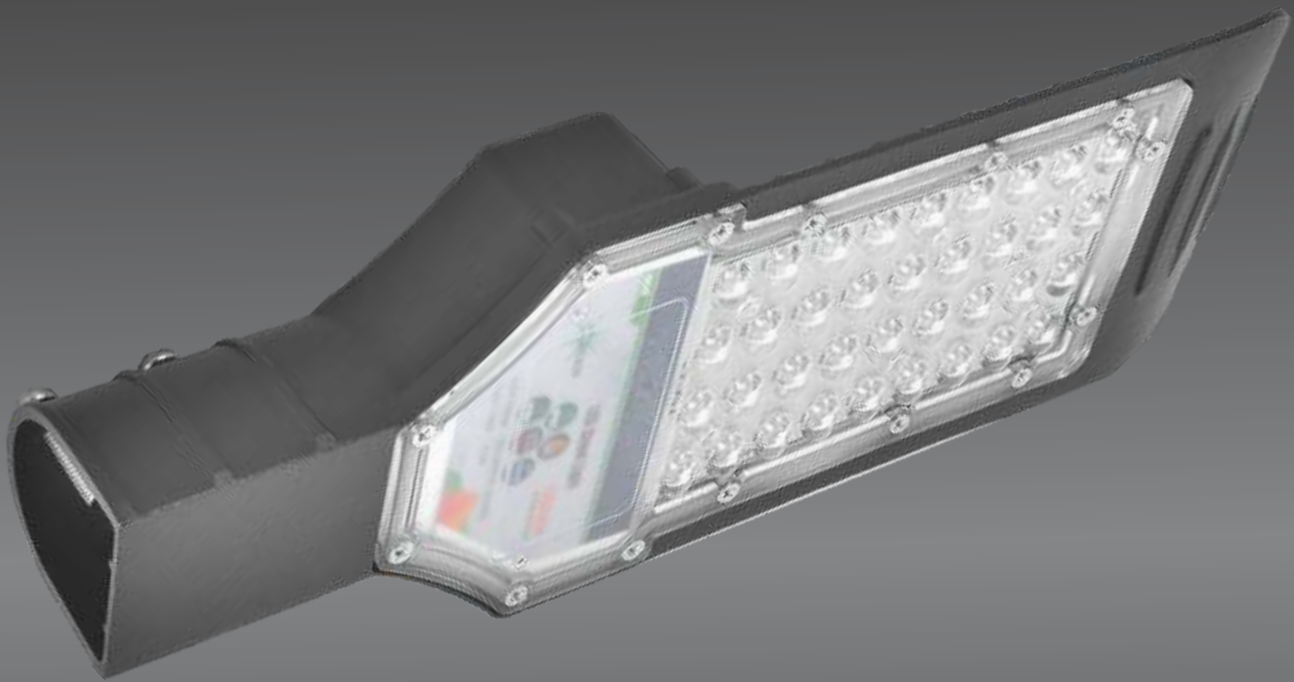

# MILLENNIUM

LED STREET LIGHT

NL 2336

**nisarg light**<sup>®</sup>  
DESIGNED FOR SMART LIVING