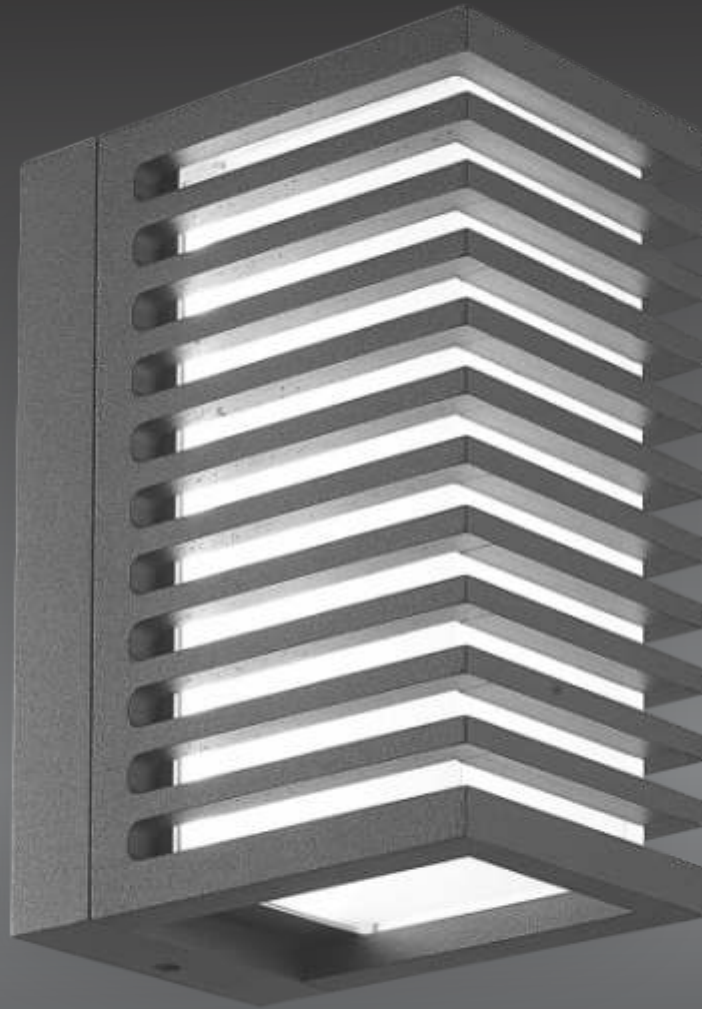

INDIANA

nisarg light®
DESIGNED FOR SMART LIVING

LED OUTDOOR WALL LIGHT
NL 4106

Features

- Aluminium Housing
- Uniform Glow
- High PF Driver
- Surge Protection > 2.5KV
- Protection Rating : IP54
- CRI > 80
- Colour : 3000K
- In-built Driver