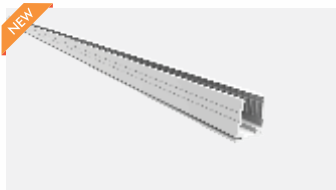

#Aluminium Mounting Profile for Neon Flex
Length : 1000mm