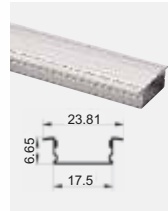

NL 5113
Recessed Aluminum Profile
Max. Length:- 2Mtr
Milky Diffuser
Finish : Anodized Silver
LxBxH -2000mm x 23.81mm x 6.65mm