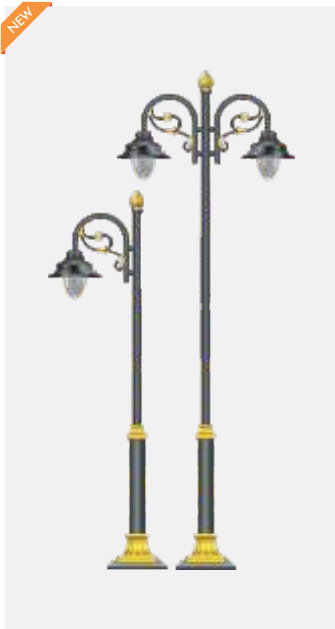

NL 4448-A

50W LED Classic Pole Light
Head : Aluminium Die Cast
Pole : GI
Colour : 3000K | IP 65
Body Colour: Grey
Pole Dia : 114mm &60mm
Height : 4000mm

50W

NL 4448-B

50W LED Classic Pole Light
Head : Aluminium Die Cast
Pole : GI
Colour : 3000K | IP 65
Body Colour: Grey
Pole Dia : 114mm &60mm
Height : 5000mm

50W

NL 4448-C

2 x 50W LED Classic Pole Light
Head : Aluminium Die Cast
Pole : GI
Colour : 3000K | IP 65
Body Colour: Grey
Pole Dia : 114mm &60mm
Height : 4000mm

2 x 50W

NL 4448-D

2 x 50W LED Classic Pole Light
Head : Aluminium Die Cast
Pole : GI
Colour : 3000K | IP 65
Body Colour: Grey
Pole Dia : 114mm &60mm
Height : 5000mm

2 x 50W