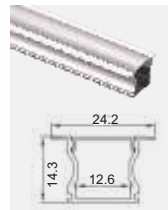

NL 5114 - 18W/Mtr
Recessed Aluminum Profile With Flexible Strip NL 5053-N
Operating Voltage:- 24V DC
CCT : 3K, 4K, 6K
Max. Length:- 2Mtr
Milky Diffuser | Finish : Anodized Silver
Without Power Supply
LxBxH -1000mm x 24.2mm x 14.3mm