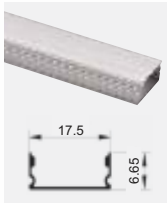

NL 5103 - 18W/Mtr
Surface Aluminum Profile With Flexible Strip NL 5053-N
Operating Voltage:- 24V DC
CCT : 3K, 4K, 6K
Max. Length:- 2Mtr
Milky Diffuser | Finish : Anodized Silver
Without Power Supply
LxBxH -1000mm x 17.5mm x 6.65mm