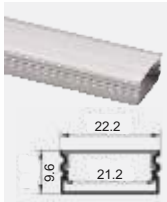

NL 5106 - 36W/Mtr
Surface Aluminum Profile With Flexible Strip NL 5053-N
Operating Voltage:- 24V DC
CCT : 3K, 4K, 6K
Max. Length:- 2Mtr
Milky Diffuser | Finish : Anodized Silver
Without Power Supply
LxBxH -1000mm x 22.2 mm x 9.6mm