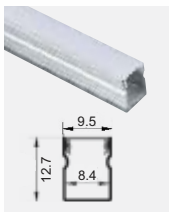

20W

**EMPTY PROFILE - WITHOUT LED**

**MESSENGER**

**NL 5101**  
Surface Aluminum Profile  
Max. Length:- 2Mtr  
Milky Diffuser  
Finish : Anodized Silver  
LxBxH -2000mm x 7.6mm x 9mm

**NL 5111**  
Recessed Aluminum Profile  
Max. Length:- 2Mtr  
Milky Diffuser  
Finish : Anodized Silver  
LxBxH -2000mm x 11.2mm x 9mm