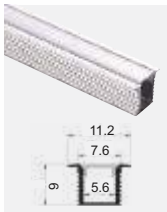

DIVINE

NL 5111 - 12W/Mtr
Recessed Aluminum Profile With Flexible Strip NL 5057
Operating Voltage:- 12V DC
CCT : 3K, 4K
Max. Length:- 2Mtr
Milky Diffuser | Finish : Anodized Silver
Without Power Supply
LxBxH -1000mm x 11.2mm x 9mm