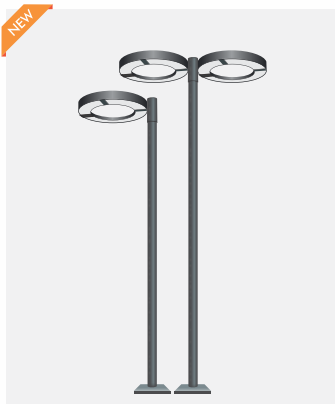

NL 4442-A
50W LED Modern Pole Light
Head : Aluminium Die Cast
Pole : GI 50W
Colour : 3000K | IP 65
Body Colour: Grey
Pole Dia : 60mm | Height : 2400mm

NL 4442-C
2 x 50W LED Modern Pole Light
Head : Aluminium Die Cast
Pole : GI 2 x 50W
Colour : 3000K | IP 65
Body Colour: Grey
Pole Dia : 60mm | Height : 2400mm

NL 4442-B
50W LED Modern Pole Light
Head : Aluminium Die Cast
Pole : GI 50W
Colour : 3000K | IP 65
Body Colour: Grey
Pole Dia : 60mm | Height : 3000mm

NL 4442-D
2 x 50W LED Modern Pole Light
Head : Aluminium Die Cast
Pole : GI 2 x 50W
Colour : 3000K | IP 65
Body Colour: Grey
Pole Dia : 60mm | Height : 3000mm