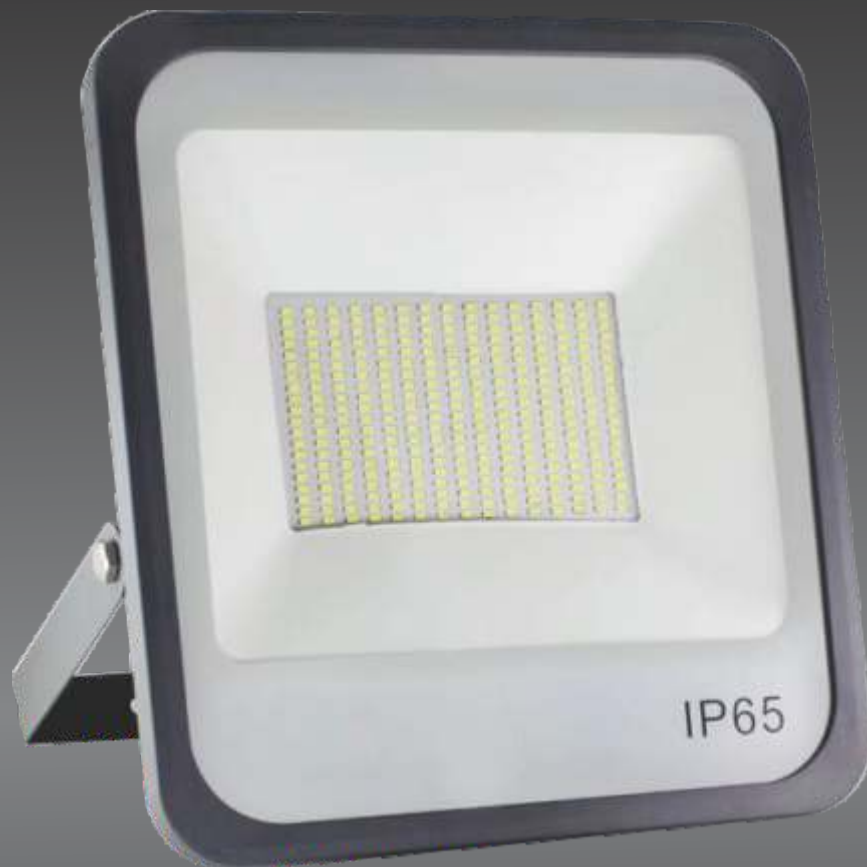

TURBO

LED FLOOD LIGHT

NL 2296

nisarg light®
DESIGNED FOR SMART LIVING

Features

- Aluminium Die Cast Housing
- High PF Driver
- Built-In Driver
- Surge Protection > 4KV
- Protection Rating : IP65
- CRI > 80
- Colour : 6000K
- High Voltage Protection : Long Life